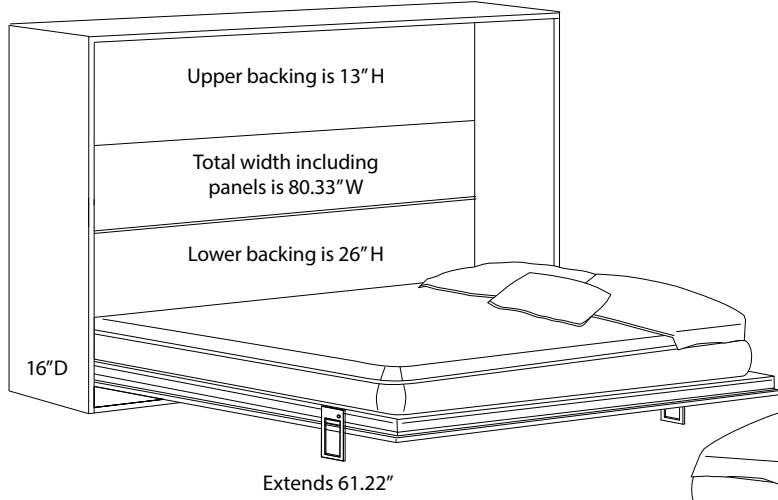

- Bed frame comes preassembled — Make sure that frame can be carried into space prior to ordering.
- Mattresses are included and will be delivered on the same day as the installation.
- Includes 8 inch coil Therapeutic Ortho Comfort Elite mattress from American Mattress.
- Customer supplied mattresses may not exceed 8 inch thickness. Full mattress must not exceed 48 lbs. Queen must not exceed 61 lbs. Tempurpedic mattresses are not recommended due to exceeding weight capacity.
- Full and Queen Wall Beds have two cabinet doors.
- Baseboards will be cut out during installation to allow the panels to sit flush to the wall.
- Requires 16 inch deep minimum.
- Additional shelving can be added to the heights.

Sample full size bed installation

Sample queen size bed installation

## Elite Horizontal Wall Beds

### FULL

@ 61.22" H

Extends 61.22"