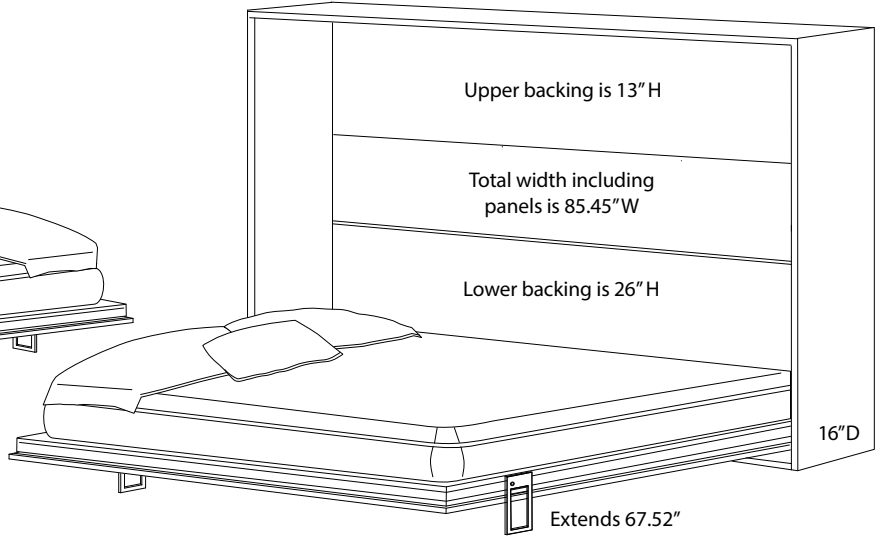

## Elite Horizontal Wall Beds

### FULL

@ 61.22" H

Extends 61.22"

### QUEEN

@ 67.52" H

Extends 67.52"

Sample full size horizontal bed installation (TV installed by ABT)

Sample queen size horizontal bed installation